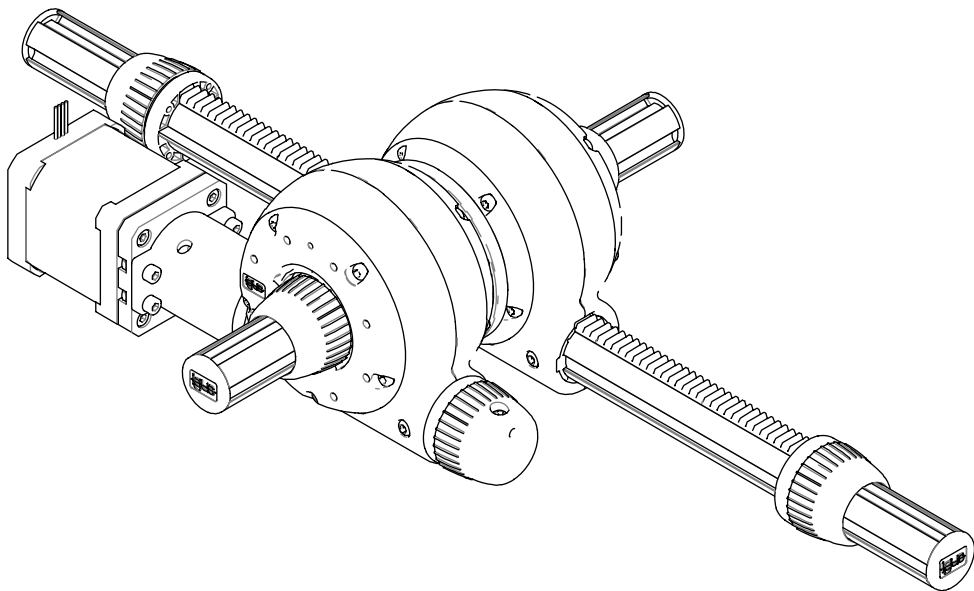

Montageanleitung Assembly instruction
roboLink®

Apiro

Demo Set 1
Demo Set 1

RL-A14.0100

1x

RL-A10.0100

1x

RL-A220.0104

1x

RL-A220.0103

4x

RL-A205.0102

4x

RL-A200.0103

4x

RL-A200.0109